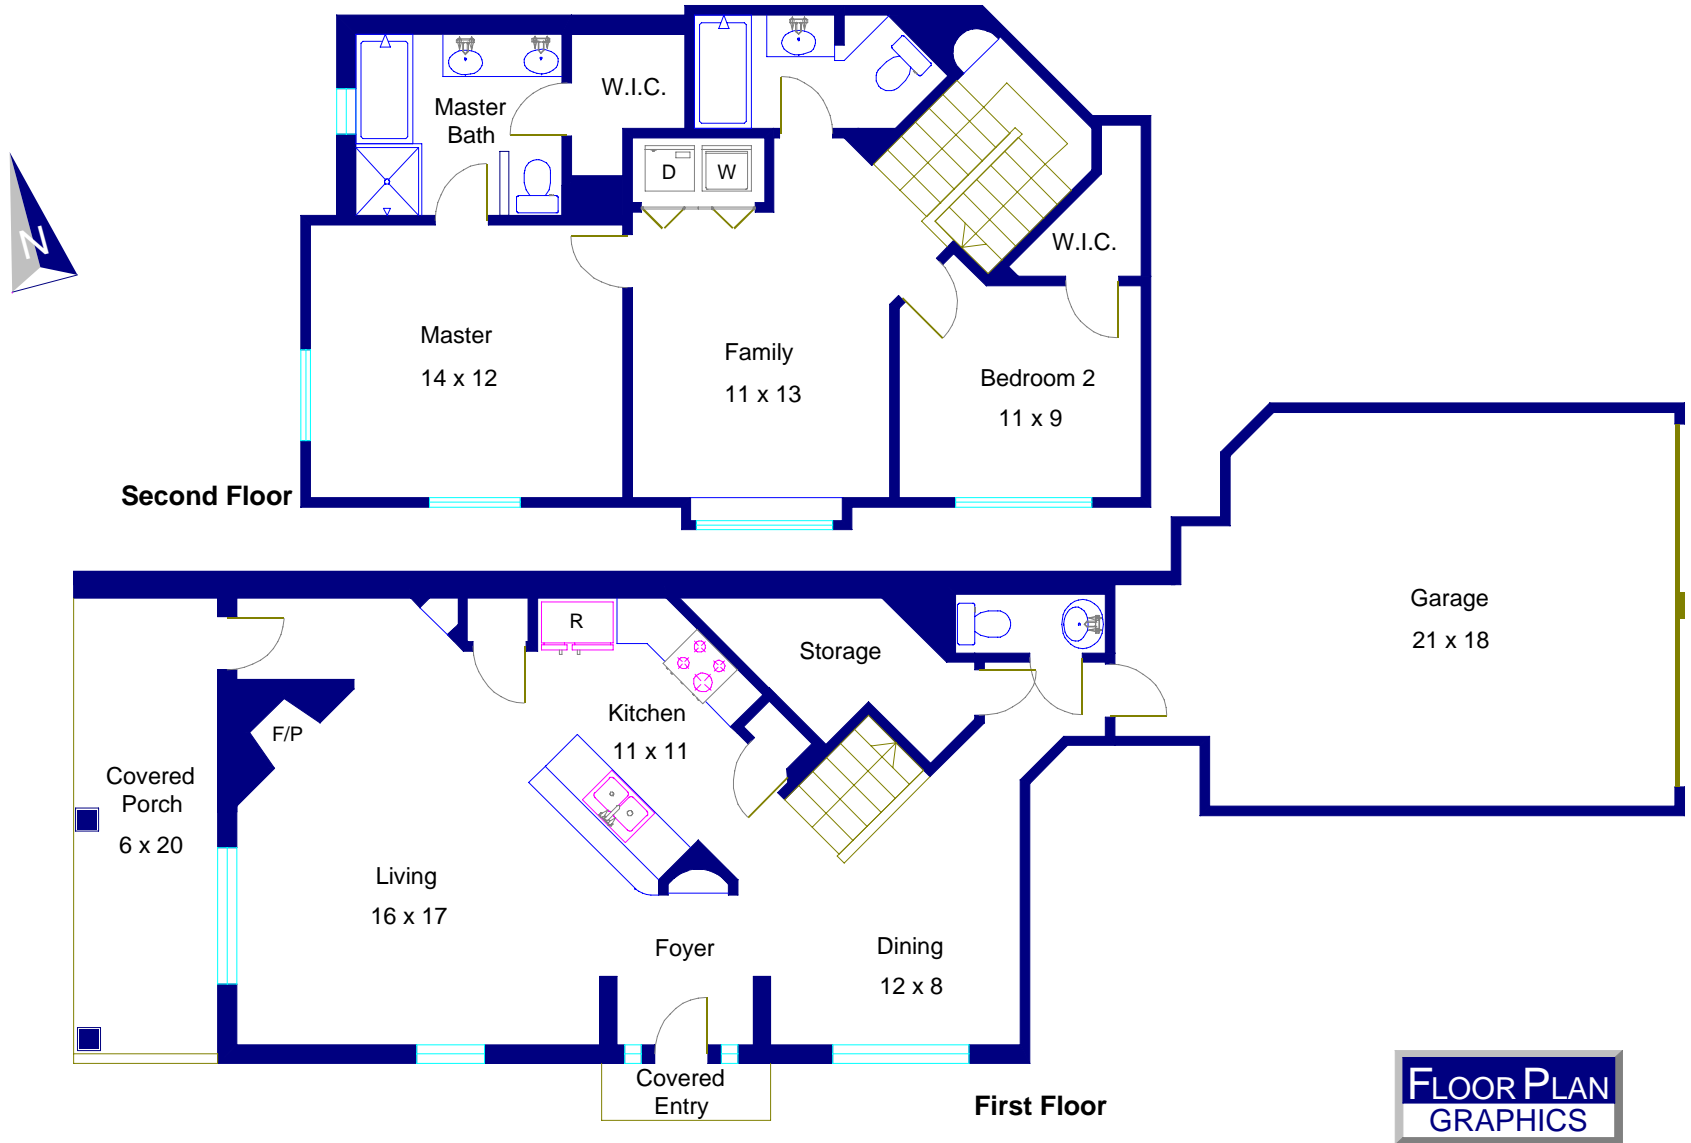

1900 Scofield Ridge Pkwy #803

Note: This floor plan is an artistic rendering only. All dimensions are approximate.

Floor Plan Graphics and Tergerson Real Estate
make no representation or warranty as to this rendering's accuracy

and no measurements or dimensions should be relied upon without independent verification.

Marketed by Tom Bates, Tergerson Real Estate, 512.413.0870, AustinModernLiving.com

Floor plan created by Floor Plan Graphics, 512.454.0383, FloorPlanGraphics.com